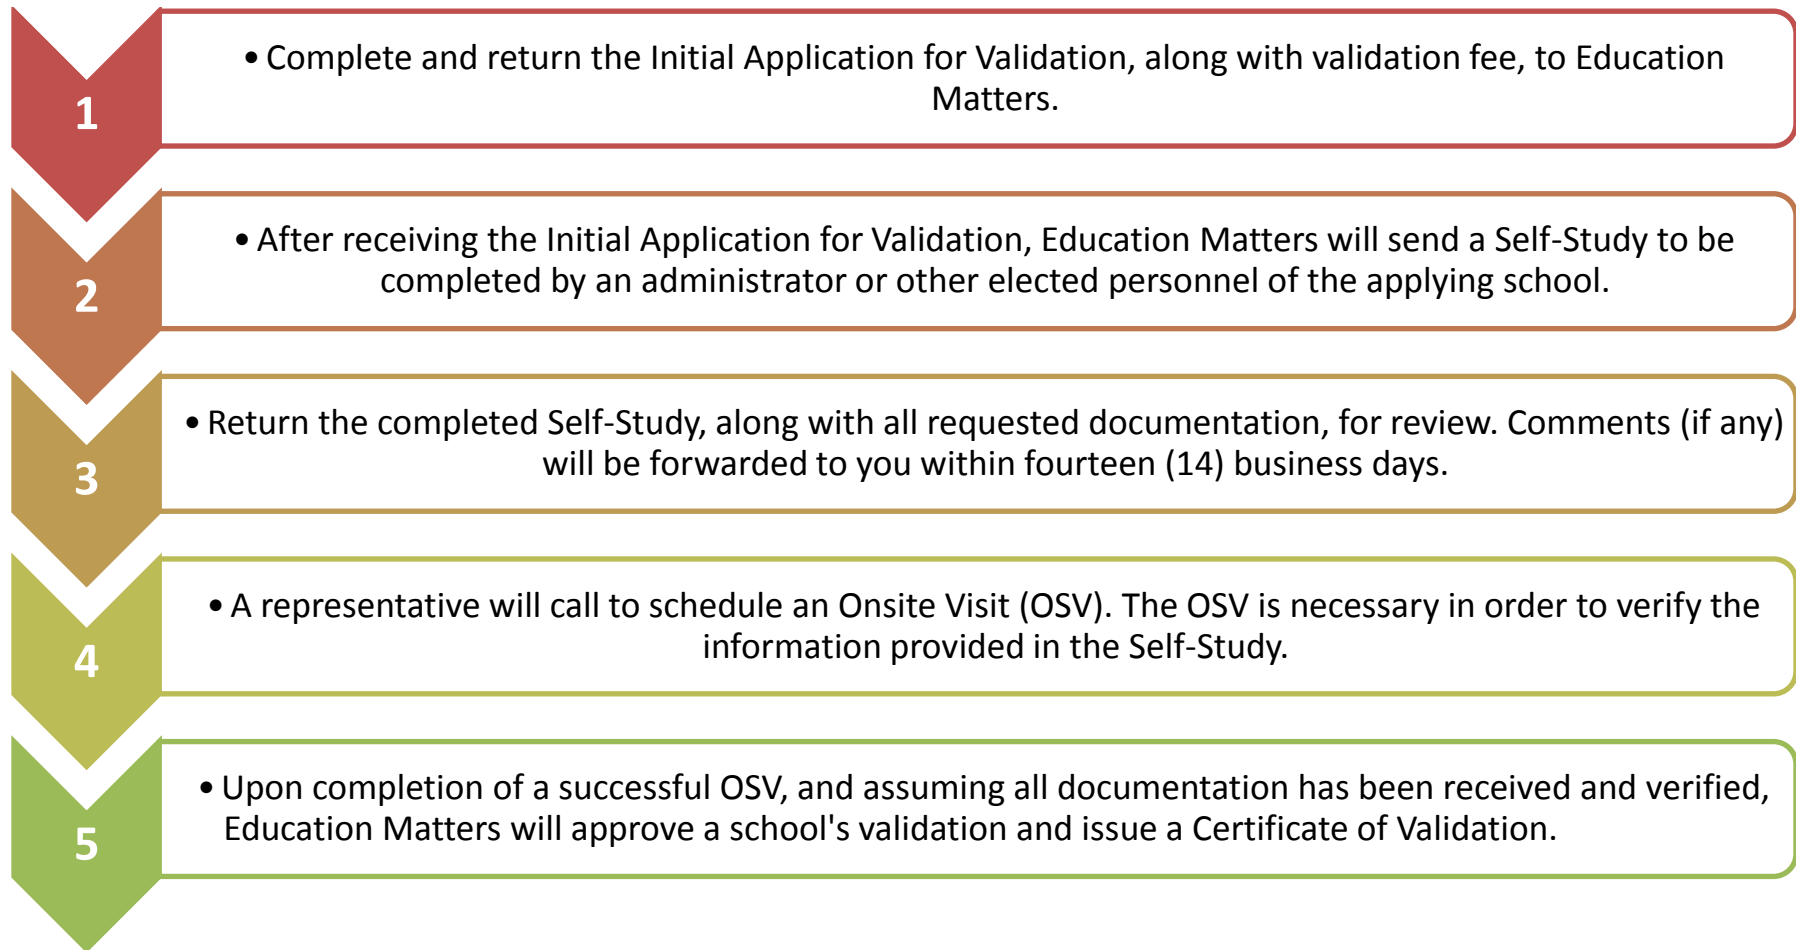

## VALIDATION PROCESS

\* The *validation fee* is the fee for processing the validation. Included in this fee is the first four-year periodic review. MSDE requires validating organizations to periodically review validated schools. Education Matters, LLC reviews schools in four-year cycles from the date of approval. Assuming no significant changes have been made to a school's program, there is no additional cost for first time reviews.